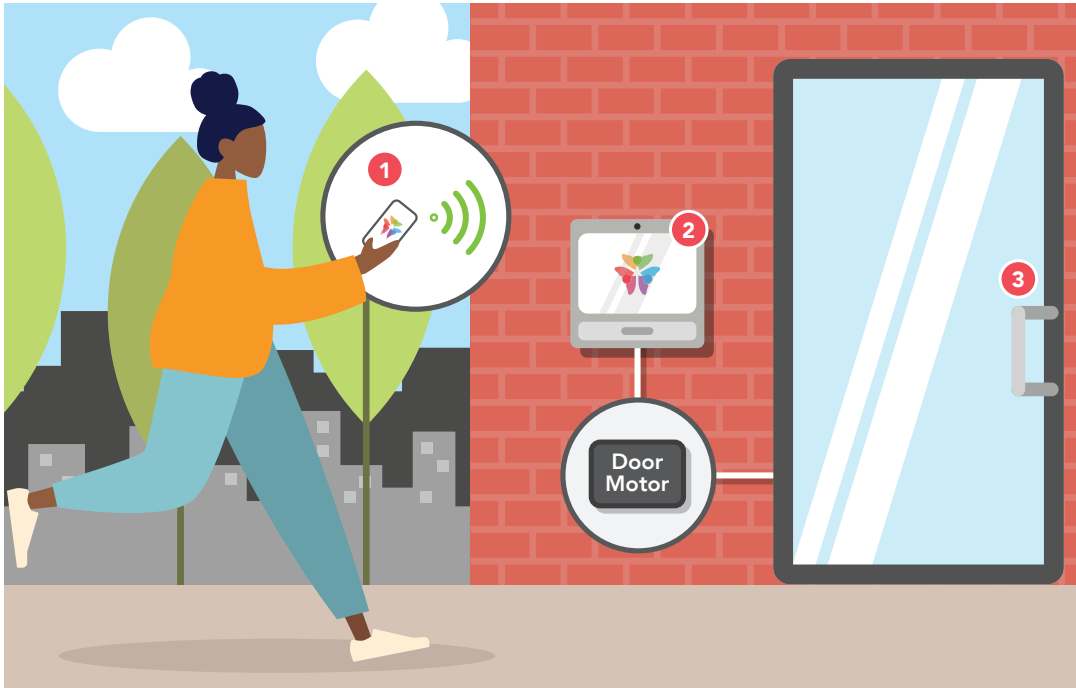

Touchless Entry with ButterflyMX

ButterflyMX is a great option for any property that is looking to provide touchless entry for its residents. ButterflyMX Smart Intercoms have standardized relay outputs which can be integrated with access control systems and motorized door hardware to operate access points without requiring residents to actually touch the door or intercom.

Turnkey Solution for Properties with an Access Control System:

*If your building has an access control system, reach out to sales@butterflymx.com

Touchless Entry with ButterflyMX

ButterflyMX integrated with a motorized door/gate directly for properties without an access control system

Key Indicators:

- The property manager does NOT administer a tenant database in an access control system
- The property does not have card readers/key fobs for its doors/gates
- Residents can use a push plate to open the door