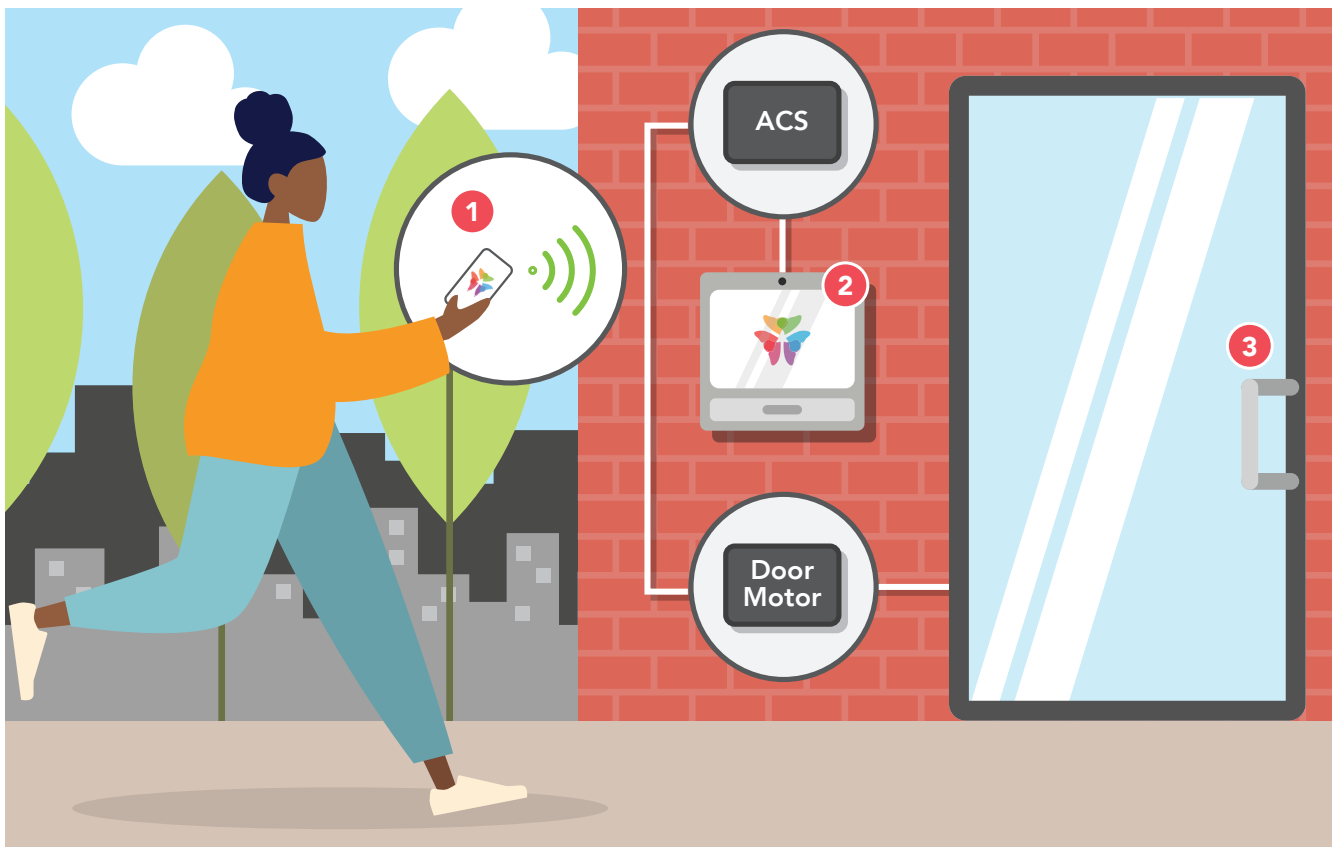

Touchless Entry with ButterflyMX

ButterflyMX is a great option for any property that is looking to provide touchless entry for its residents. ButterflyMX Smart Intercoms have standardized relay outputs which can be integrated with access control systems and motorized door hardware to operate access points without requiring residents to actually touch the door or intercom.

Turnkey Solution for Properties with an Access Control System:

*If your building has an access control system, reach out to sales@butterflymx.com

Touchless Entry with ButterflyMX

ButterflyMX integrated with a motorized door/gate directly for properties without an access control system

Key Indicators:

- The property manager does NOT administer a tenant database in an access control system
- The property does not have card readers/key fobs for its doors/gates
- Residents can use a push plate to open the door