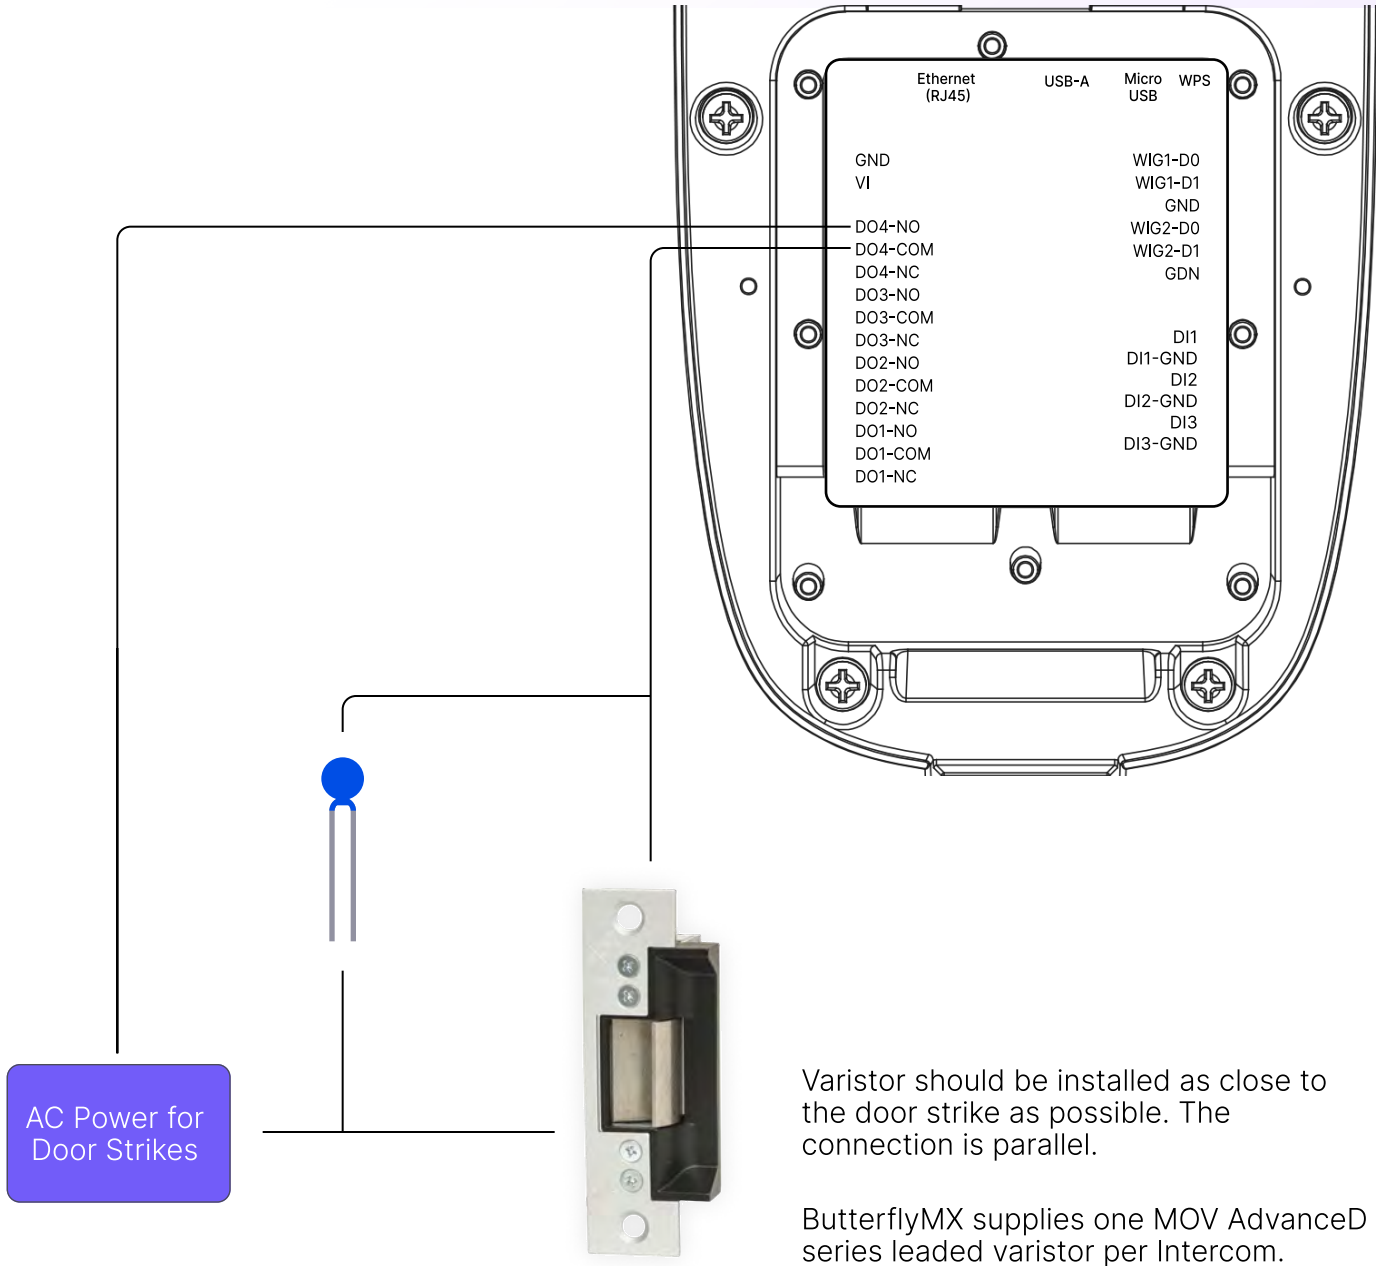

Next-Generation Intercom Wiring Guide

AC-Powered Door Strike to Intercom

 Images are not to scale.

Varistor should be installed as close to the door strike as possible. The connection is parallel.

ButterflyMX supplies one MOV AdvancedD series leaded varistor per Intercom.

Varistors are not polarized components.