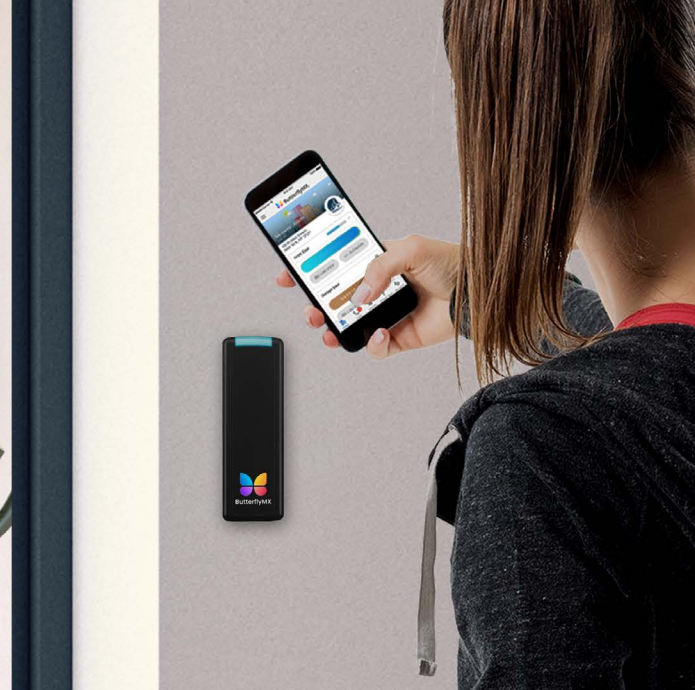

Cloud-Based Access Controller

Open and manage any door or gate from your smartphone or computer

OPENS ANY DOOR OR GATE

Works with all doors, gates, and elevators controlled by electronic or magnetic locks.

Cloud-based access controller

INPUTS INCLUDE :

- REX (motion) sensor compatible
- Emergency unlock switch
- Fire exit momentary switch
- Push to exit button
- Power: 12VDC, 2A (included)
- Door state sensor

OUTPUTS INCLUDE :

- Electric strike
- Magnetic lock
- Electric push/crash bars
- Elevator panels
- Gates/garage controllers
- Dry relay

TECHNICAL SPECIFICATIONS:

<p>Model</p>	<div style="text-align: center;">  <p>Cloud-based access controller</p> </div>
<p>Color</p>	<p>White</p>
<p>Power supply</p>	<p>12-24VDC, 60W</p>
<p>Network</p>	<p>Ethernet; wifi</p>
<p>Offline features</p>	<p>Support; unlimited code storage; unlimited fobs/cards storage</p>
<p>Inputs</p>	<p>2 peripheral; 2 REX; Fire switch override; Ethernet port (RJ45)</p>
<p>Outputs</p>	<p>2 dry relay; 2 wet (12VDC, 1A) relay; 2 aux relay outputs</p>
<p>Backup battery</p>	<p>12V connector with built-in charging circuit</p>
<p>Dimensions</p>	<p>4.74" x 5.87" x 1.28"</p>
<p>Certifications</p>	<p>FCC; IEC 62599; UL 294; UL 62368; CAN/ULC 60839</p>
<p>Warranty</p>	<p>2 years</p>

Cloud-Based Access Readers

Open and manage doors and gates with a smartphone, fob, key card, or PIN code

ButterflyMX’s line of contactless access control readers offers a modern aesthetic and state-of-the-art features that simplify the building-wide access experience.