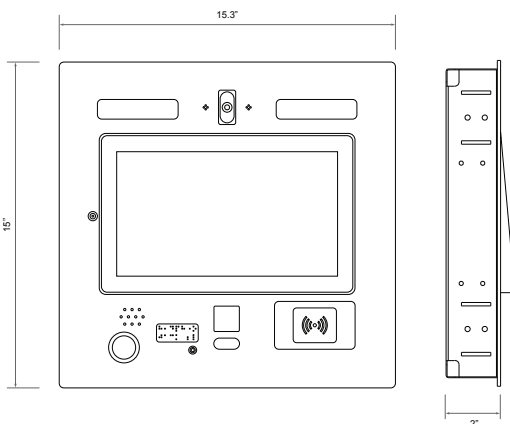

## 11.6" RECESSED INTERCOM (INCLUDES 2-YEAR WARRANTY)

### DESCRIPTION

Our 11.6" recessed intercom mounts into a wall or pedestal and is designed for a large entryway. The elegant touchscreen design of this intercom is intuitive while the polycarbonate glass and weatherized casing can withstand even the most extreme conditions.

### DETAILS (FOR MORE INFO, VISIT OUR WEBSITE)

IP65 Rated	Dust, Water, Chemical
Min/Max temp	min: -30°C / -22°F max: +60 °C / + 140 °F
Resolution	1920 x 1080
Relays	Four dry contacts w/ adjustable timing
Card reader	26-bit Wiegand
Dimensions	15.3" x 15" x 2"
Power	24VDC
Network	Dual gigabit ethernet
IP	DHCP
SIM	4G
Video	1080p HD
Certifications	UL, FCC, CE